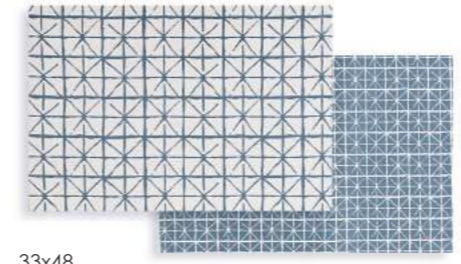

we deserve..
Stars

Astra
100% βαμβάκι

Ποτηρόπιανο φροτέ, 50x50	3,50€
Ποτηρόπιανο πικέ, 45x68	4,00€
Μαξιλάρι διακοσμητικό, 33x55	11,00€
Μαξιλάρι καρέκλας, 40x40	12,50€
Μαξιλάρα δαπέδου, 50x50x13	25,00€
Σουπλά, 33x48	4,50€
Σετ 2τμχ, Γάντι 18x33 - Ποδιά 63x79	14,00€

33x48