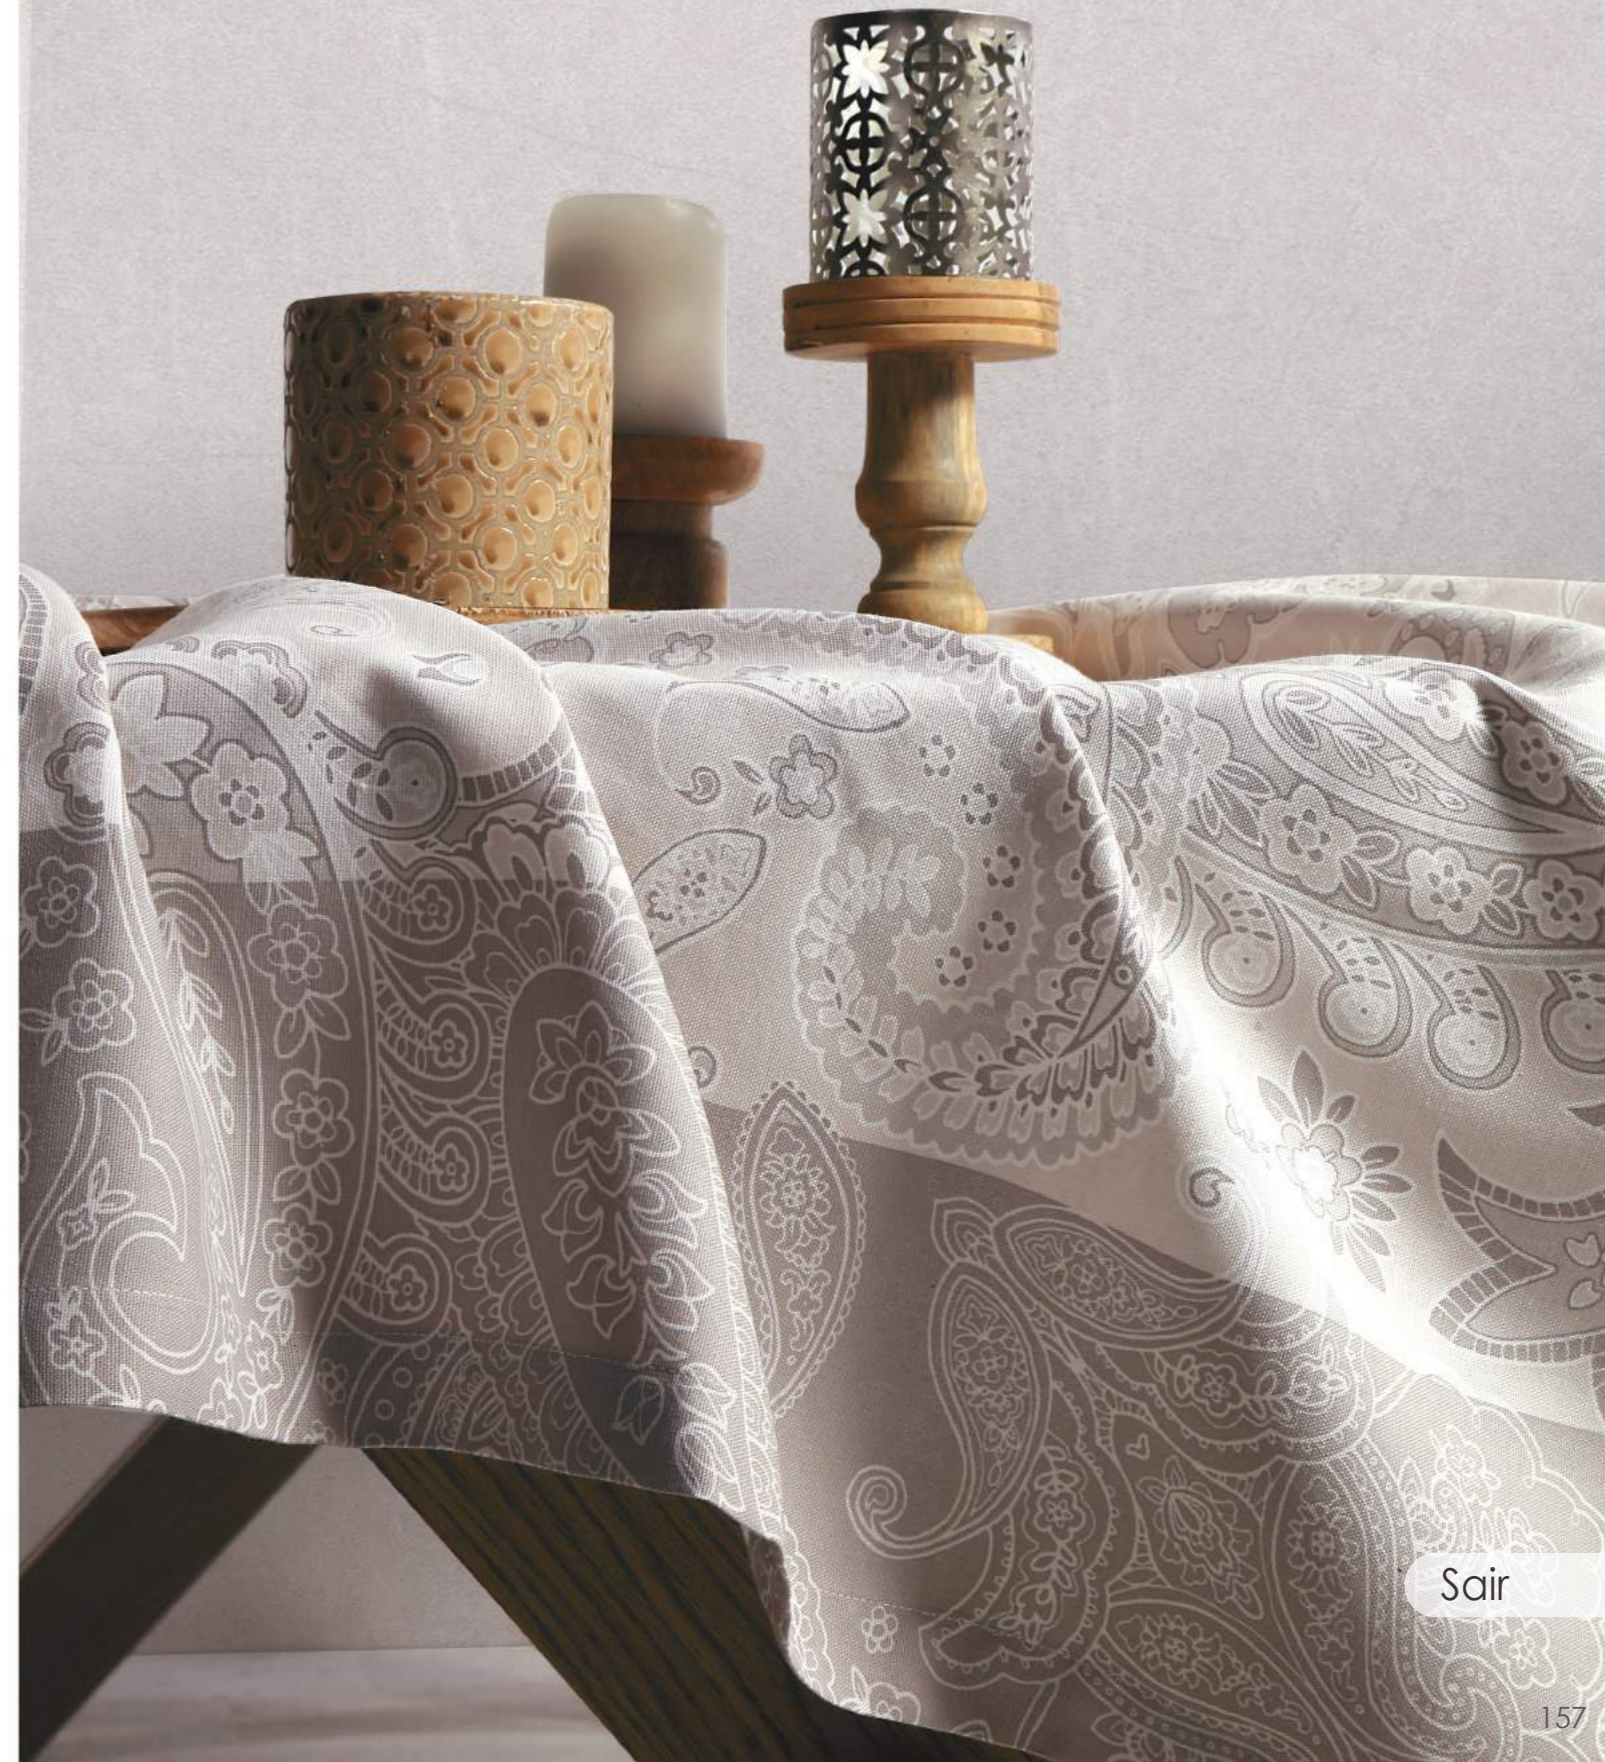

got to stay Classy

Sair

Blue

50x50

Grey

Beige

45x68

33x55